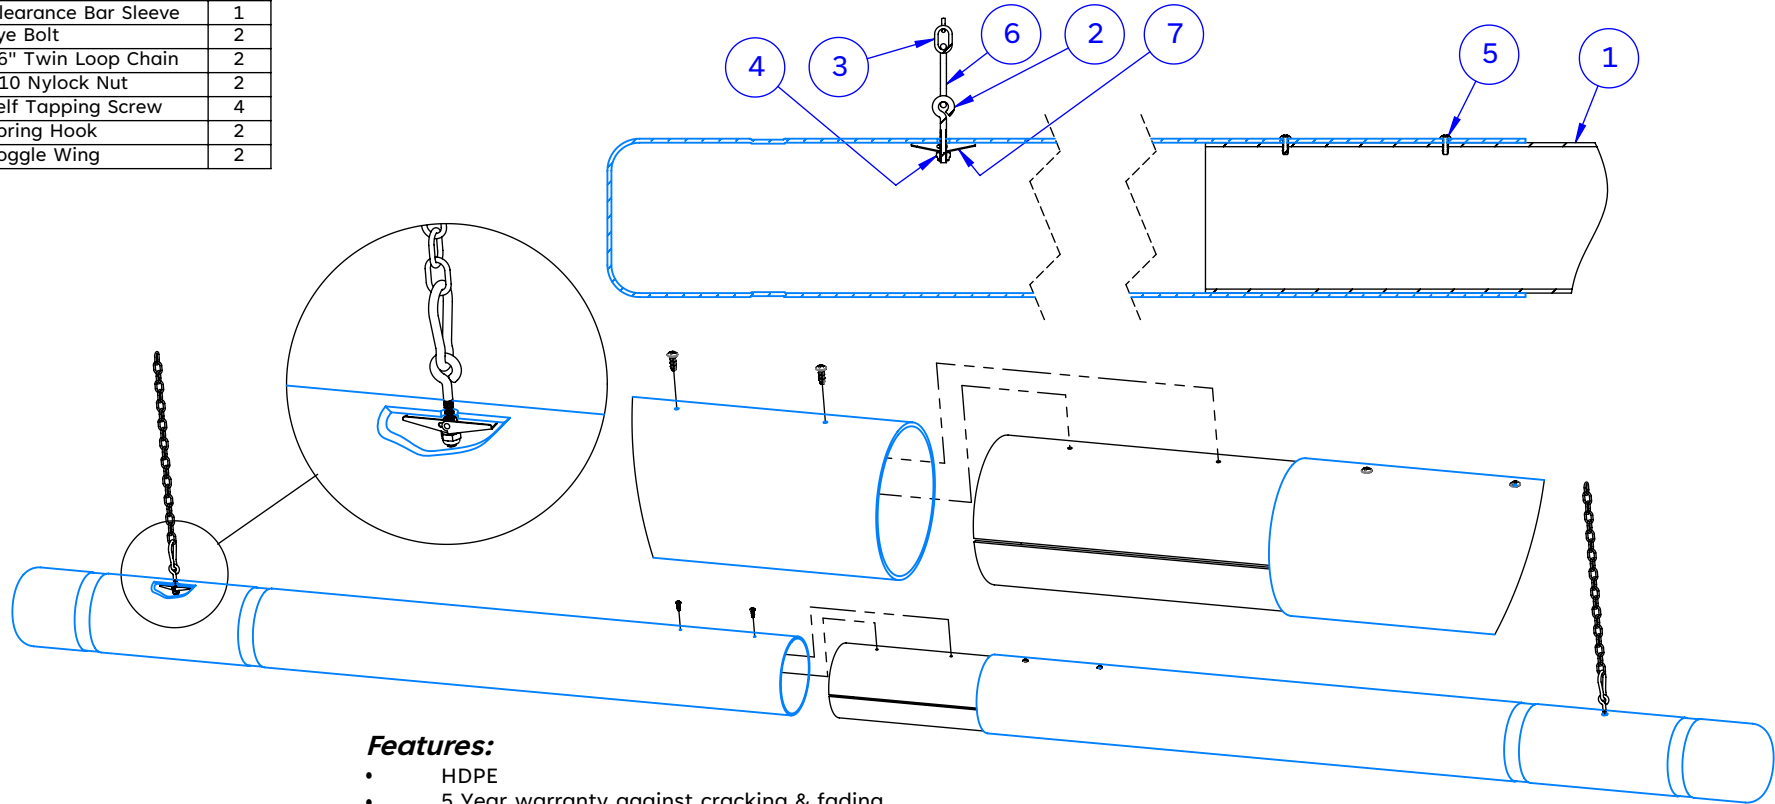

ITEM	DESCRIPTION	QTY.
1	Clearance Bar Sleeve	1
2	Eye Bolt	2
3	36" Twin Loop Chain	2
4	#10 Nylock Nut	2
5	Self Tapping Screw	4
6	Spring Hook	2
7	Toggle Wing	2

Features:

- HDPE
- 5 Year warranty against cracking & fading
- Made in U.S.A.

Standard Colors:

- Yellow, Red, White, Blue, Black, Brown, Light Gray, Green, Gray
- 3M Reflective Tape - Red, White, Blue, Orange, Green, Black (reflects white).
- Custom colors and color-matching available

Lettering:

- 3M reflective & non-reflective lettering available

Installation Options:

- Optional hanging kit shown (Items 3,4,5,7 and 8)

Part No.	"L"
CB7104	104"
CB7120	120"