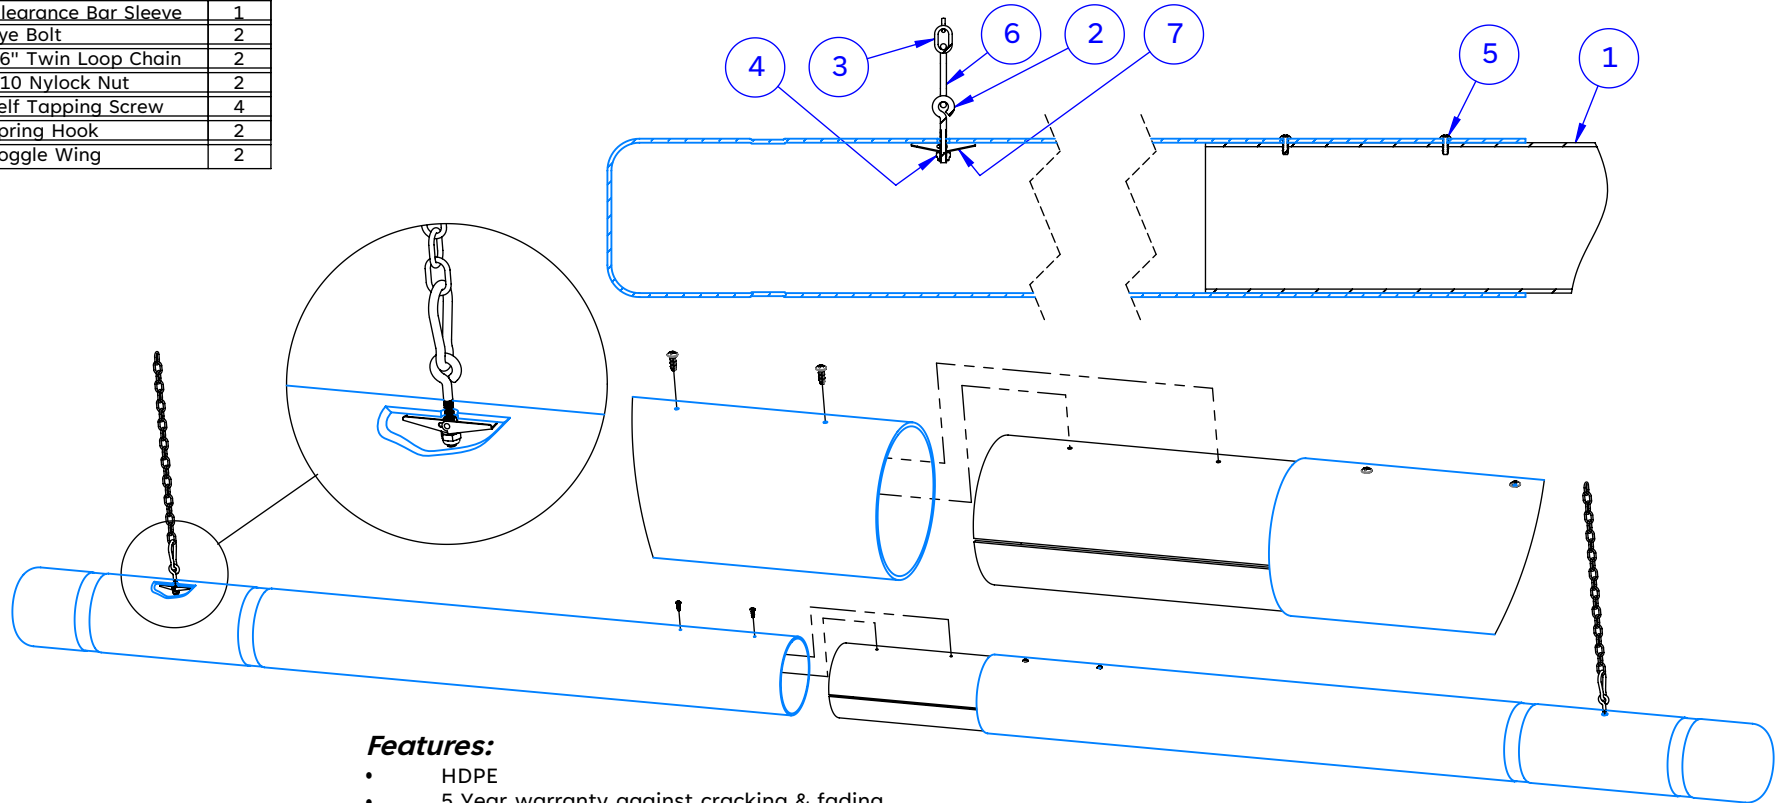

ITEM	DESCRIPTION	QTY.
1	Clearance Bar Sleeve	1
2	Eye Bolt	2
3	36" Twin Loop Chain	2
4	#10 Nylock Nut	2
5	Self Tapping Screw	4
6	Spring Hook	2
7	Toggle Wing	2

Features:

- HDPE
- 5 Year warranty against cracking & fading
- Made in U.S.A.

Standard Colors:

- Yellow, Red, White, Blue, Black, Brown, Light Gray, Green, Gray
- 3M Reflective Tape - Red, White, Blue, Orange, Green, Black (reflects white).
- Custom colors and color-matching available

Lettering:

- 3M reflective & non-reflective lettering available

Installation Options:

- Optional hanging kit shown (Items 3,4,5,7 and 8)

Part No.	"L"
CB480	80"
CB4104	104"
CB4120	120"